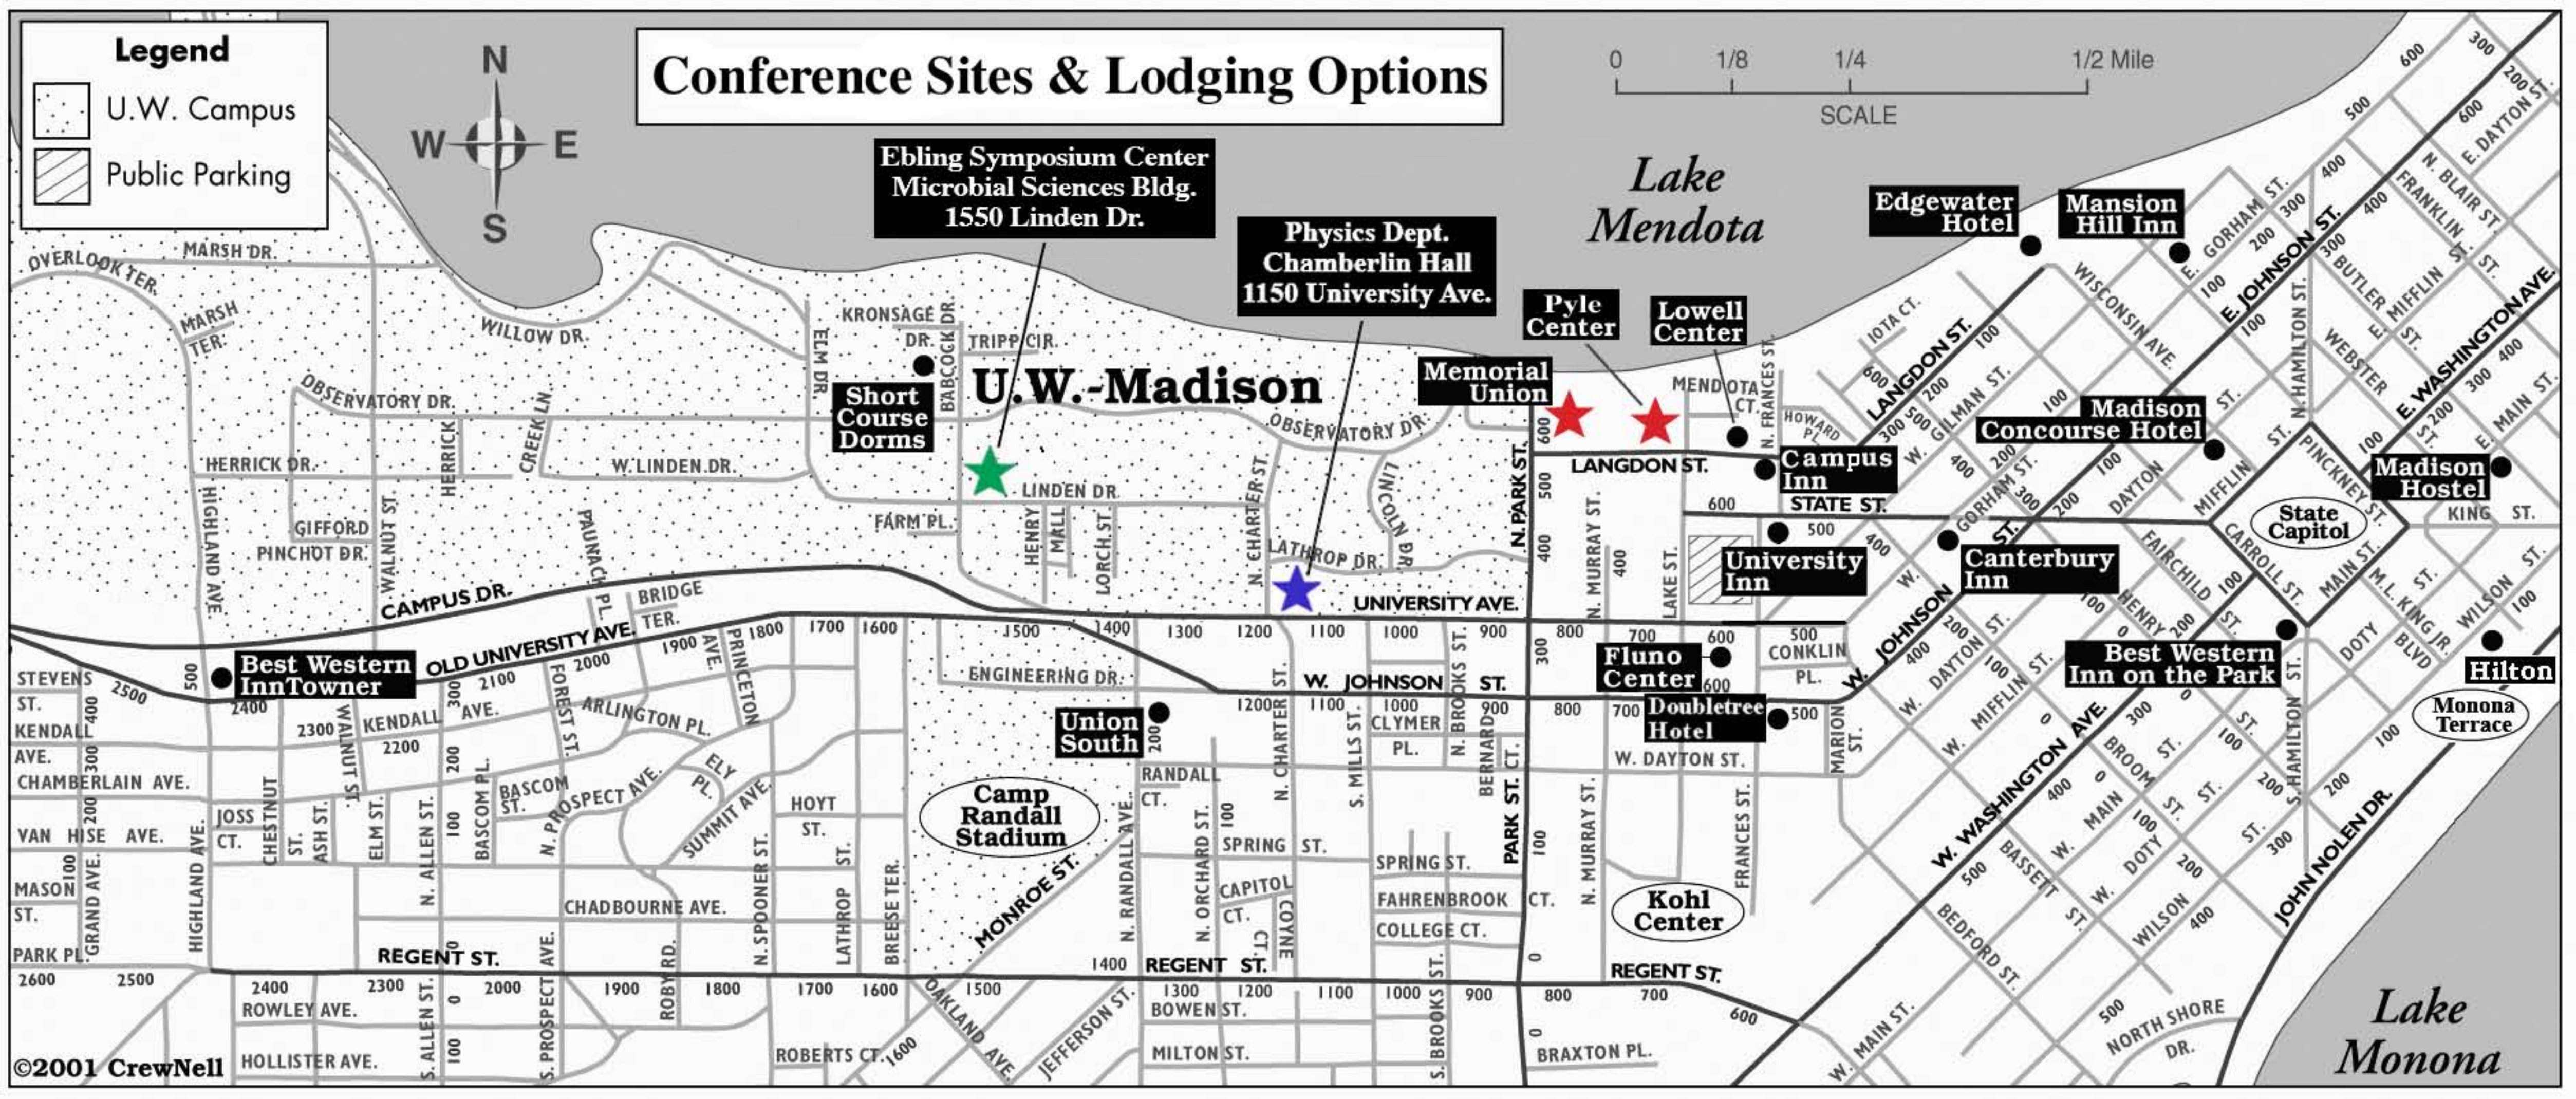

Conference Sites & Lodging Options

Legend

- U.W. Campus
- Public Parking

**Ebling Symposium Center
Microbial Sciences Bldg.
1550 Linden Dr.**

**Physics Dept.
Chamberlin Hall
1150 University Ave.**

**Short
Course
Dorms**

U.W.-Madison

**Memorial
Union**

**Pyle
Center**

**Lowell
Center**

**Edgewater
Hotel**

**Mansion
Hill Inn**

**Madison
Concourse Hotel**

**Campus
Inn**

**Madison
Hostel**

**State
Capitol**

**University
Inn**

**Canterbury
Inn**

**Best Western
Inn on the Park**

Hilton

**Monona
Terrace**

**Fluno
Center**

**Doubletree
Hotel**

**Union
South**

**Camp
Randall
Stadium**

**Kohl
Center**

*Lake
Monona*